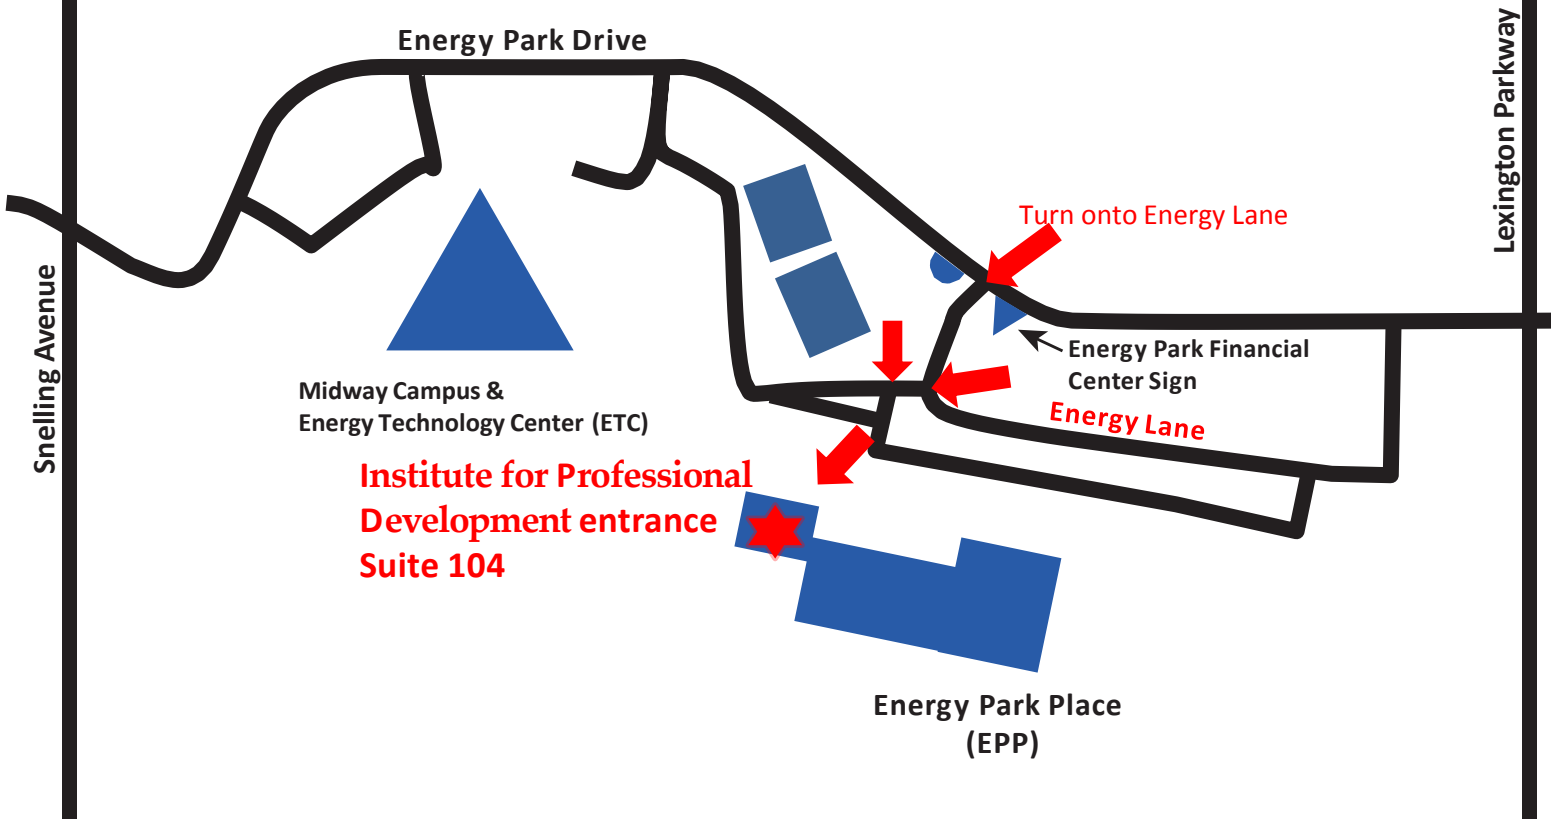

Metropolitan State University Training Center

Institute for Professional Development

1380 Energy Lane

Suite 104

Saint Paul, MN 55108

612-659-7230

Energy Park Drive

Snelling Avenue

Lexington Parkway

Midway Campus &
Energy Technology Center (ETC)

**Institute for Professional
Development entrance
Suite 104**

Energy Park Place
(EPP)

Turn onto Energy Lane

Energy Park Financial
Center Sign

Energy Lane