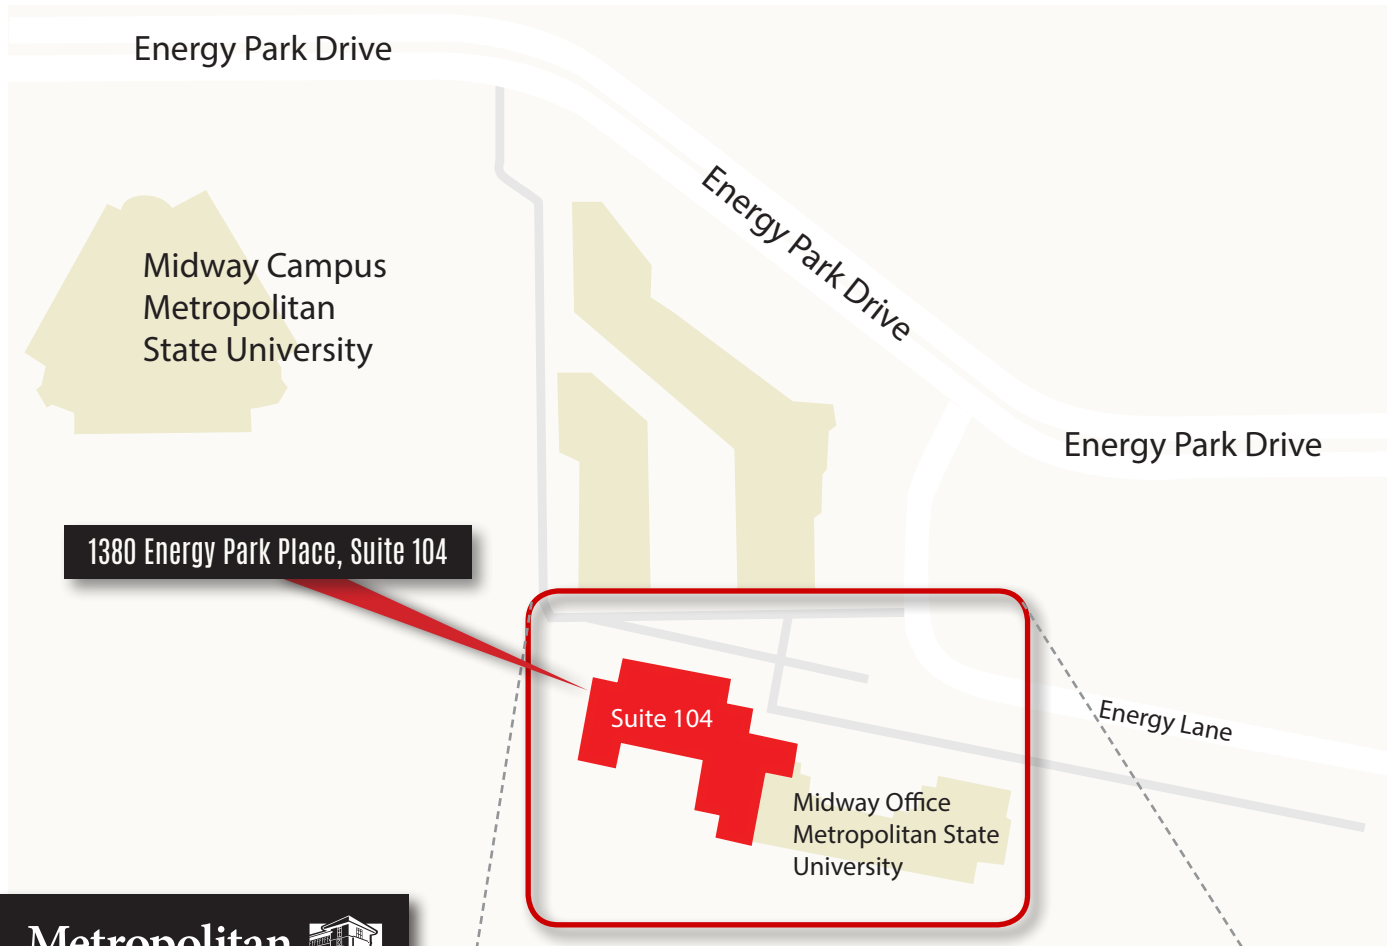

How to Find Us
Institute for Professional Development
1380 Energy Park Place, Suite 104, St. Paul, MN 55106
(612) 659-7229

Metropolitan
State University 

Institute for Professional Development

1380 Energy Park Place, Suite 104
ENTRANCE